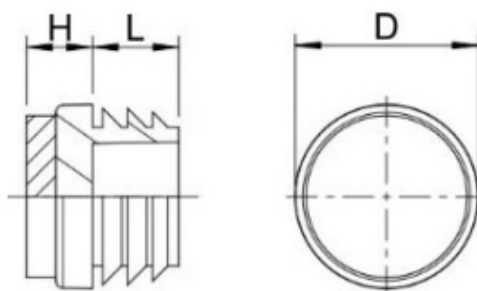

PRODUCT SHEET

Description:

Insert Glide For Round Tubes, Diam 25mm, PE, Black

Item number:

10.02.100-0

Units	Box	Carton	HS Code	Barcode
Pcs.	1	5000	3901908099	 5704866006903

D	H	L
14,0	4,0	9,3
15,0	4,0	9,6
19,0	4,1	11,0
20,0	4,0	12,0
22,0	4,0	11,8
25,0	5,0	11,8
30,0	5,0	14,0
35,0	5,0	14,3
40,0	5,0	11,7
42,0	5,0	11,5
50,0	5,2	16,0